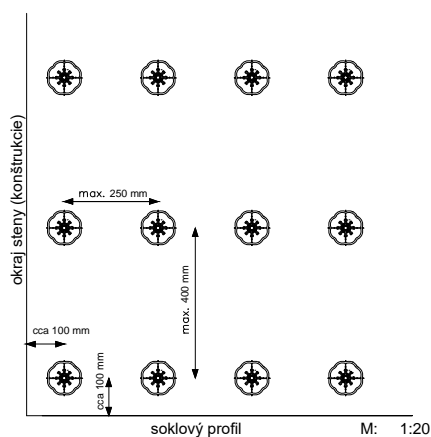

## Kotevná schéma:

Tepelnoizolačné dosky na báze EPS, 1000 x 500 mm  
 Raster Baumit StarTrack - max. 400 x 400 mm

Raster Baumit StarTrack - 400 x 400 mm = 6 ks/m<sup>2</sup>

Raster Baumit StarTrack - 400 x 300 mm = 8 ks/m<sup>2</sup>

Raster Baumit StarTrack - 400 x 250 mm = 10 ks/m<sup>2</sup>

Raster Baumit StarTrack - 400 x 200 mm = 12 ks/m<sup>2</sup>