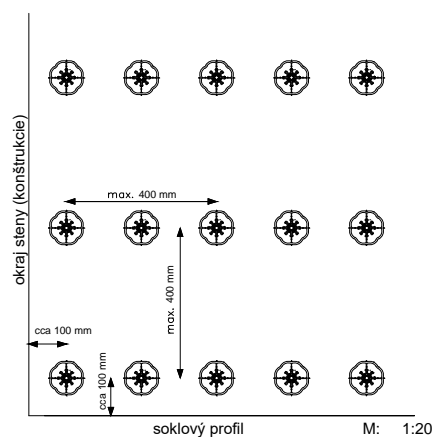

## Kotevná schéma:

Tepelnoizolačné dosky na báze EPS, 1000 x 500 mm  
 Raster Baumit StarTrack - max. 400 x 400 mm

Raster Baumit StarTrack - 400 x 400 mm = 6 ks/m<sup>2</sup>

Raster Baumit StarTrack - 400 x 300 mm = 8 ks/m<sup>2</sup>

Raster Baumit StarTrack - 400 x 250 mm = 10 ks/m<sup>2</sup>

Raster Baumit StarTrack - 400 x 200 mm = 12 ks/m<sup>2</sup>