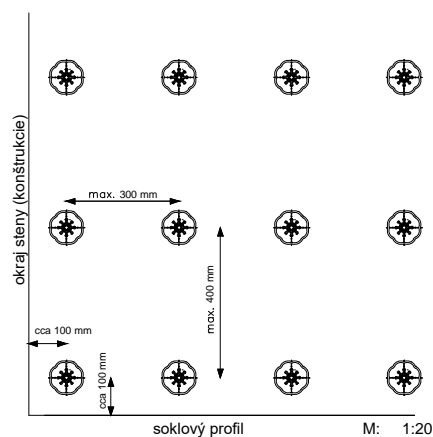

## Kotevná schéma:

Tepelnoizolačné dosky na báze EPS, 1000 x 500 mm  
 Raster Baumit StarTrack - max. 400 x 400 mm

Raster Baumit StarTrack - 400 x 400 mm = 6 ks/m<sup>2</sup>

Raster Baumit StarTrack - 400 x 300 mm = 8 ks/m<sup>2</sup>

Raster Baumit StarTrack - 400 x 250 mm = 10 ks/m<sup>2</sup>

Raster Baumit StarTrack - 400 x 200 mm = 12 ks/m<sup>2</sup>