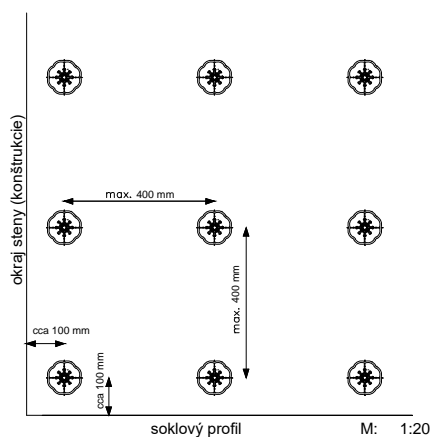

## Kotevná schéma:

Tepelnoizolačné dosky na báze EPS, 1000 x 500 mm  
 Raster Baumit StarTrack - max. 400 x 400 mm

Raster Baumit StarTrack - 400 x 400 mm = 6 ks/m<sup>2</sup>

Raster Baumit StarTrack - 400 x 300 mm = 8 ks/m<sup>2</sup>

Raster Baumit StarTrack - 400 x 250 mm = 10 ks/m<sup>2</sup>

Raster Baumit StarTrack - 400 x 200 mm = 12 ks/m<sup>2</sup>