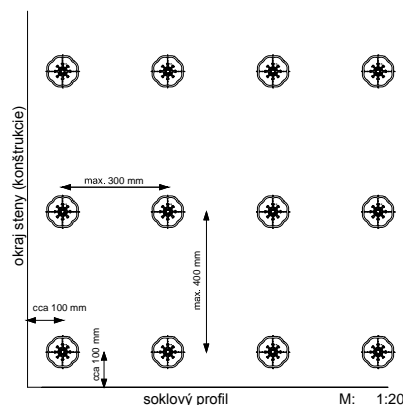

**Kotevná schéma:**

Tepelnoizolačné dosky na báze EPS, 1000 x 500 mm  
 Raster Baumit StarTrack - max. 400 x 400 mm

Raster Baumit StarTrack - 400 x 400 mm = 6 ks/m<sup>2</sup>

Raster Baumit StarTrack - 400 x 300 mm = 8 ks/m<sup>2</sup>

Raster Baumit StarTrack - 400 x 250 mm = 10 ks/m<sup>2</sup>

Raster Baumit StarTrack - 400 x 200 mm = 12 ks/m<sup>2</sup>