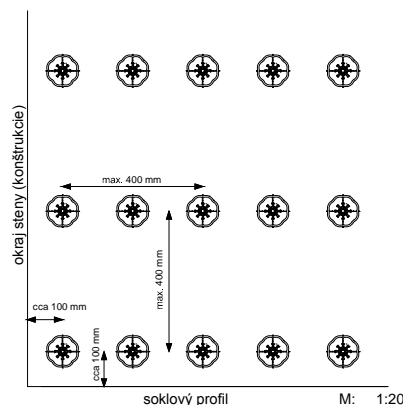

**Kotevná schéma:**

Tepelnoizolačné dosky na báze EPS, 1000 x 500 mm  
 Raster Baumit StarTrack - max. 400 x 400 mm

Raster Baumit StarTrack - 400 x 400 mm = 6 ks/m<sup>2</sup>

Raster Baumit StarTrack - 400 x 300 mm = 8 ks/m<sup>2</sup>

Raster Baumit StarTrack - 400 x 250 mm = 10 ks/m<sup>2</sup>

Raster Baumit StarTrack - 400 x 200 mm = 12 ks/m<sup>2</sup>