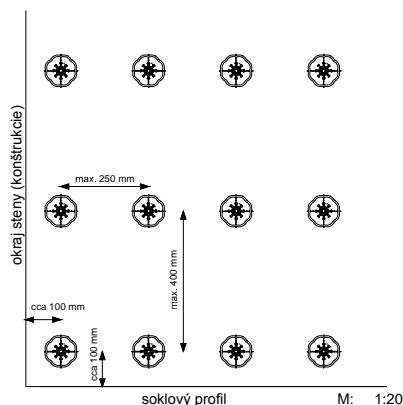

**Kotevná schéma:**

Tepelnoizolačné dosky na báze EPS, 1000 x 500 mm  
 Raster Baumit StarTrack - max. 400 x 400 mm

Raster Baumit StarTrack - 400 x 400 mm = 6 ks/m<sup>2</sup>

Raster Baumit StarTrack - 400 x 300 mm = 8 ks/m<sup>2</sup>

Raster Baumit StarTrack - 400 x 250 mm = 10 ks/m<sup>2</sup>

Raster Baumit StarTrack - 400 x 200 mm = 12 ks/m<sup>2</sup>