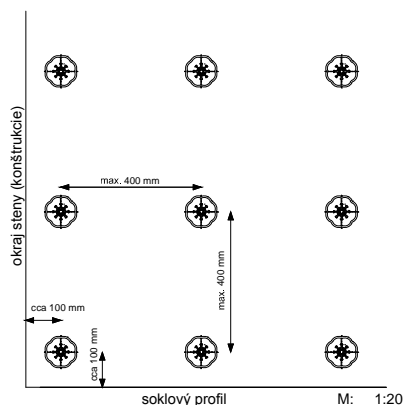

**Kotevná schéma:**

Tepelnoizolačné dosky na báze EPS, 1000 x 500 mm  
 Raster Baumit StarTrack - max. 400 x 400 mm

Raster Baumit StarTrack - 400 x 400 mm = 6 ks/m<sup>2</sup>

Raster Baumit StarTrack - 400 x 300 mm = 8 ks/m<sup>2</sup>

Raster Baumit StarTrack - 400 x 250 mm = 10 ks/m<sup>2</sup>

Raster Baumit StarTrack - 400 x 200 mm = 12 ks/m<sup>2</sup>